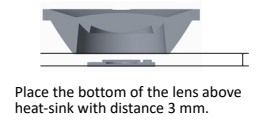

Fixing Method