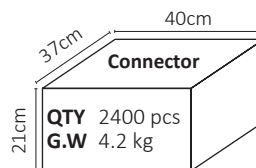

Dimensions

Part Number	Diameter	Height
LL01ZZ-DYFxxL02	Ø35	10
LL01ZZ-DYFxxL02-M2	Ø35	12.35

*All dimensions are in millimeters.

Packaging Details (SPQ)

Accessories

- Available with Holder
LL01ZZABB15H2
- Available with Connector
LL01A00XVWB2
LL01A00XVXB2

Mechanical Specification

*All dimensions are in millimeters.

Lens Dimension

LL01ZZ-DYFxxL02

Holder Dimension

LL01ZZABB15H2

Connector Dimension

LL01A00XVWB2