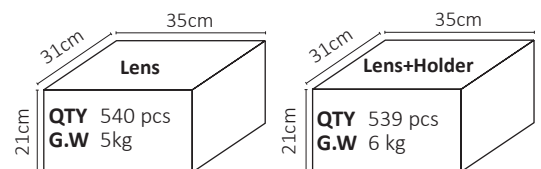

Dimensions

Part Number	Diameter	Height
LL01ZZ-DYFxxL02	Ø35	10
LL01ZZ-DYFxxL02-M2	Ø35	12.35

*All dimensions are in millimeters.

Packaging Details (SPQ)

Accessories

- Available with Holder
LL01ZZABB15H2
- Available with Connector
LL01A00XVWB2
LL01A00XVXB2

Mechanical Specification

*All dimensions are in millimeters.

Lens Dimension

LL01ZZ-DYFxxL02

Holder Dimension

LL01ZZABB15H2

Connector Dimension

LL01A00XVWB2