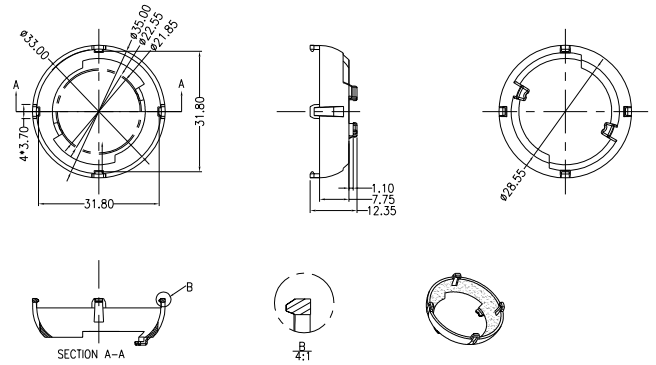

Dimensions

Part Number	Diameter	Height
LL01ZZ-DYFxxL02	Ø35	10
LL01ZZ-DYFxxL02-M2	Ø35	12.35

*All dimensions are in millimeters.

Packaging Details (SPQ)

Accessories

- Available with Holder
LL01ZZABB15H2
- Available with Connector
LL01A00XVWB2
LL01A00XVXB2

Mechanical Specification

*All dimensions are in millimeters.

Lens Dimension

LL01ZZ-DYFxxL02

Holder Dimension

LL01ZZABB15H2

Connector Dimension

LL01A00XVWB2

Assembly Instruction

Fixing Method

Part No LL01ZZ-DYFxxL02-M2
Holder LL01ZZABB15H2
Connector LL01A00XVWB2
LED CITIZEN CLU028 / CLU701 / CREE CXA1310

Luminaire Accessories

Connector Dimension

LL01A00XVB2

Assembly Instruction