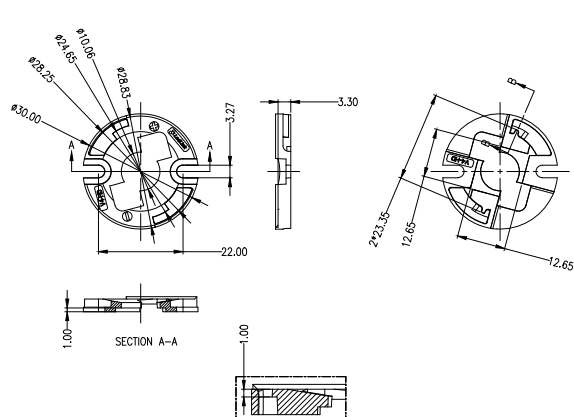

Dimensions

Part Number	Diameter	Height
LL01ZZ-DYFxxL02	Ø35	10
LL01ZZ-DYFxxL02-M2	Ø35	12.35

*All dimensions are in millimeters.

Packaging Details (SPQ)

Accessories

- Available with Holder
LL01ZZABB15H2
- Available with Connector
LL01A00XVWB2
LL01A00XVXB2

Mechanical Specification

*All dimensions are in millimeters.

Lens Dimension

LL01ZZ-DYFxxL02

Holder Dimension

LL01ZZABB15H2

Connector Dimension

LL01A00XVWB2

Assembly Instruction

Fixing Method

Part No LL01ZZ-DYFxxL02-M2
Holder LL01ZZABB15H2
Connector LL01A00XVWB2
LED CITIZEN CLU028 / CLU701 / CREE CXA1310

Luminaire Accessories

Connector Dimension

LL01A00XVB2

Assembly Instruction