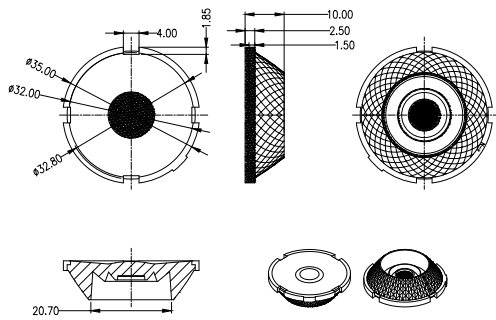

Dimensions

Part Number	Diameter	Height
LL01ZZ-DYFxxL02	Ø35	10
LL01ZZ-DYFxxL02-M2	Ø35	12.35

*All dimensions are in millimeters.

Packaging Details (SPQ)

Accessories

- Available with Holder
LL01ZZABB15H2
- Available with Connector
LL01A00XVWB2
LL01A00XVXB2

Mechanical Specification

*All dimensions are in millimeters.

Lens Dimension

LL01ZZ-DYFxxL02

Holder Dimension

LL01ZZABB15H2

Connector Dimension

LL01A00XVWB2

Assembly Instruction

Fixing Method

Part No LL01ZZ-DYFxxL02-M2
Holder LL01ZZABB15H2
Connector LL01A00XVWB2
LED CITIZEN CLU028 / CLU701 / CREE CXA1310

Luminaire Accessories

Connector Dimension

LL01A00XVB2

Assembly Instruction