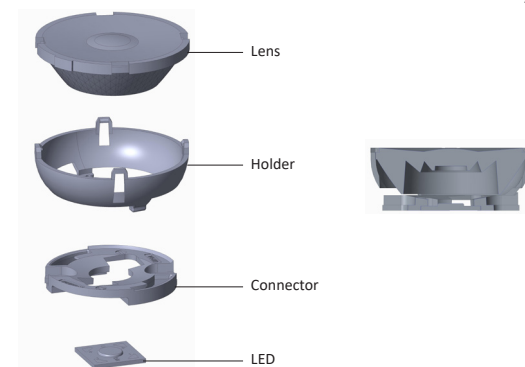

Assembly Instruction

Fixing Method

Part No LL01ZZ-DYFxxL02-M2
Holder LL01ZZABB15H2
Connector LL01A00XVB2
LED BRIDGELUX DS400 V4 HD

Luminaire Accessories