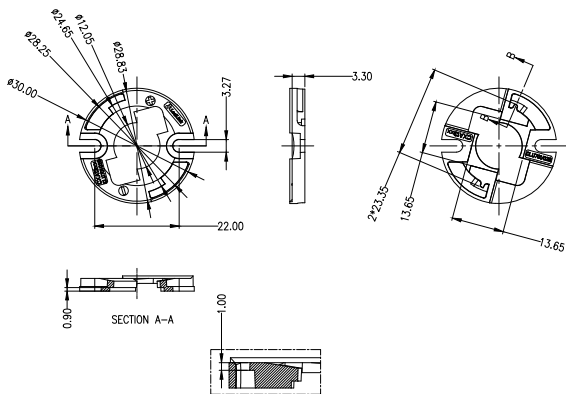

Dimensions

Part Number	Diameter	Height
LL01ZZ-DYFxxL02	Ø35	10
LL01ZZ-DYFxxL02-M2	Ø35	12.35

*All dimensions are in millimeters.

Packaging Details (SPQ)

Accessories

- Available with Holder
LL01ZZABB15H2
- Available with Connector
LL01A00XVWB2
LL01A00XVXB2

Mechanical Specification

*All dimensions are in millimeters.

Lens Dimension

LL01ZZ-DYFxxL02

Holder Dimension

LL01ZZABB15H2

Connector Dimension

LL01A00XVWB2

Assembly Instruction

Fixing Method

Part No LL01ZZ-DYFxxL02-M2
Holder LL01ZZABB15H2
Connector LL01A00XVWB2
LED CITIZEN CLU028 / CLU701 / CREE CXA1310

Luminaire Accessories

Connector Dimension

LL01A00XVB2

Assembly Instruction