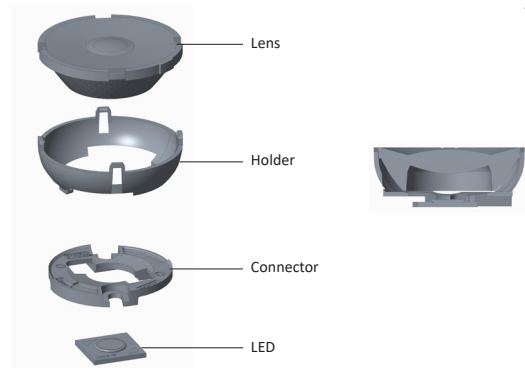

Dimensions

Part Number	Diameter	Height
LL01ZZ-DYFxxL02	Ø35	10
LL01ZZ-DYFxxL02-M2	Ø35	12.35

*All dimensions are in millimeters.

Packaging Details (SPQ)

Accessories

- Available with Holder
LL01ZZABB15H2
- Available with Connector
LL01A00XVWB2
LL01A00XVXB2

Mechanical Specification

*All dimensions are in millimeters.

Lens Dimension

LL01ZZ-DYFxxL02

Holder Dimension

LL01ZZABB15H2

Connector Dimension

LL01A00XVWB2

Assembly Instruction

Fixing Method

Part No LL01ZZ-DYFxxL02-M2
Holder LL01ZZABB15H2
Connector LL01A00XVWB2
LED CITIZEN CLU028 / CLU701 / CREE CXA1310

Luminaire Accessories

Connector Dimension

LL01A00XVB2

Assembly Instruction