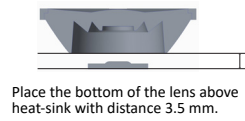

Assembly Instruction

Part No LED LL01ZZ-DYFxxL02
HONOURTEK HRA0303 / HRA0404
HRA0407 / HRA0410
LEDTEEN TW682A

Fixing Method